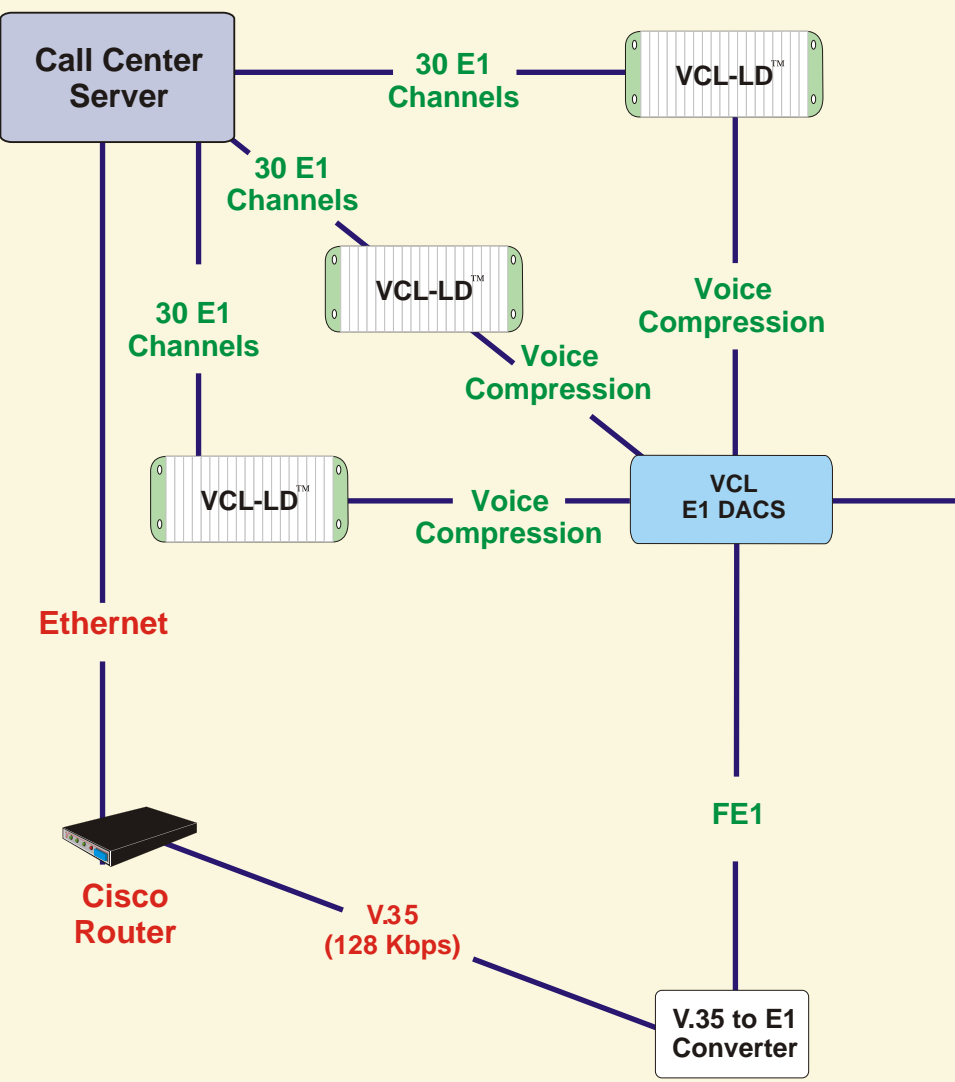

Call Center Application 90 Seats

Data Center

Facility in India

768Kbps Data for 90 Compressed Voice Channels
128Kbps Data Channel for Server Data

Note: 256 Kbps Compressed Voice @ 8Kbps/Call per E1-30 Voice Channels