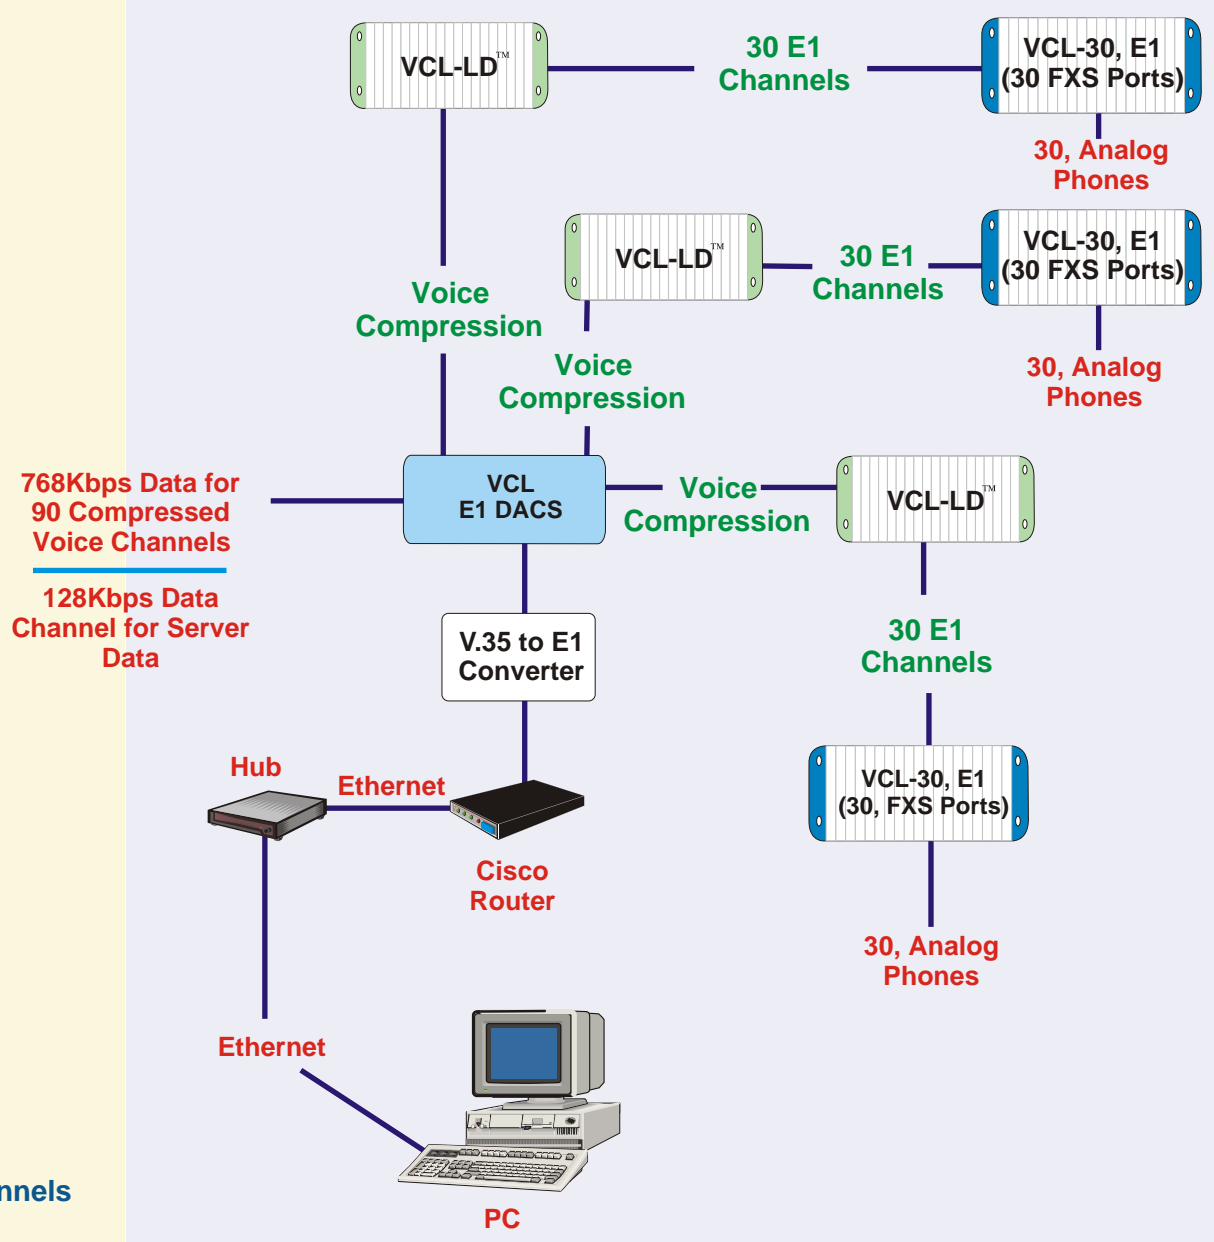

Call Center Application 90 Seats

Data Center

Facility in India

768Kbps Data for 90 Compressed Voice Channels
128Kbps Data Channel for Server Data

Note: 256 Kbps Compressed Voice @ 8Kbps/Call per E1-30 Voice Channels